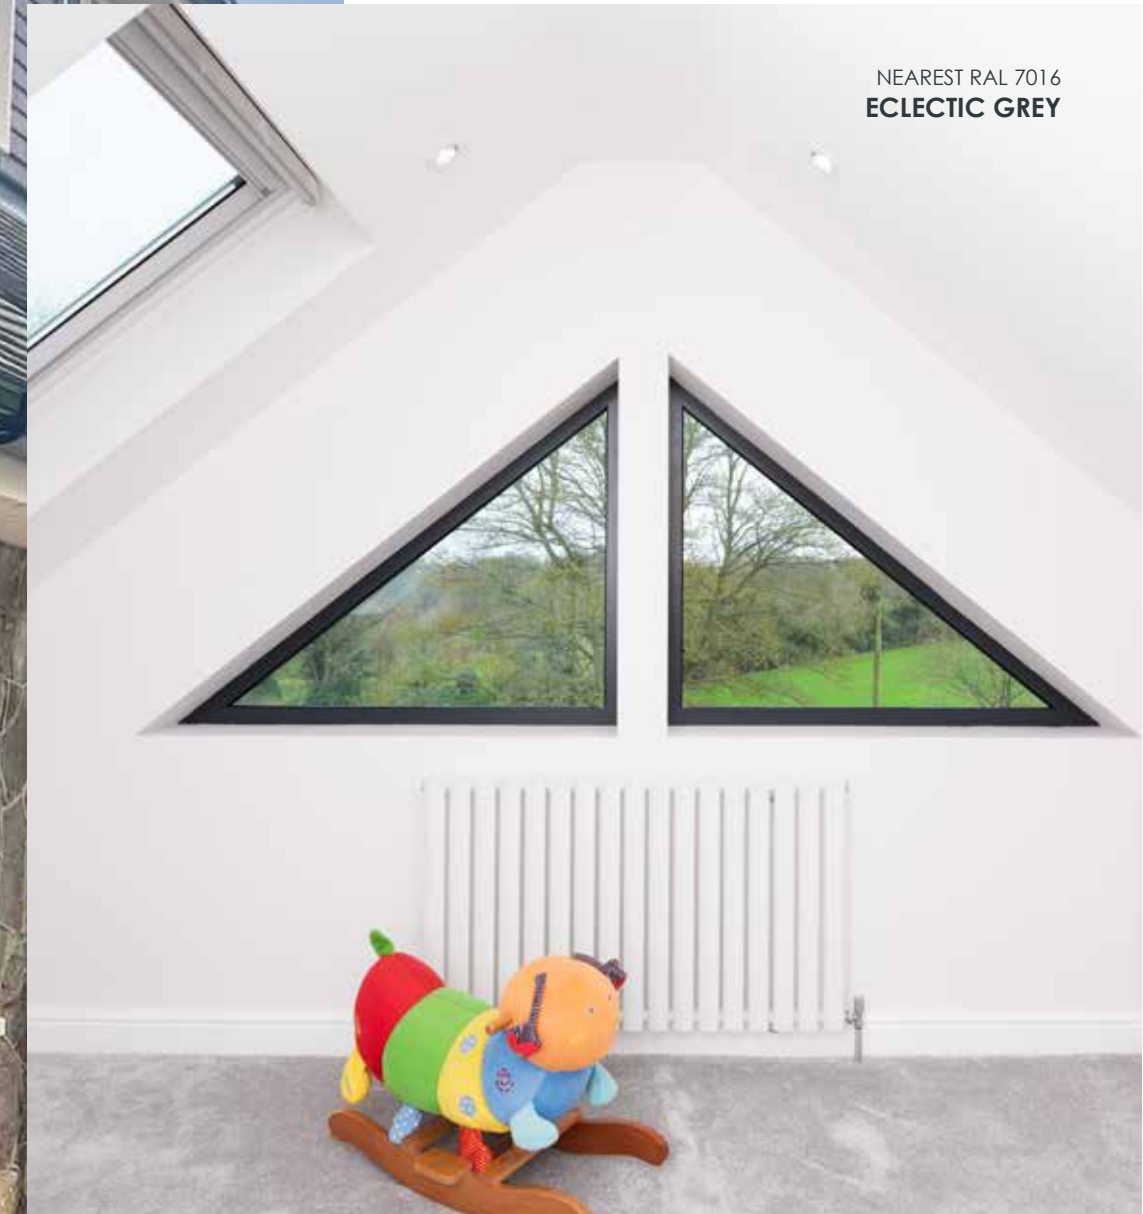

NEAREST RAL 7016
ECLECTIC GREY

Some homes have unique shaped windows, which need that bespoke touch. With Residence 7 we can cater for these requirements - we love bespoke shapes.