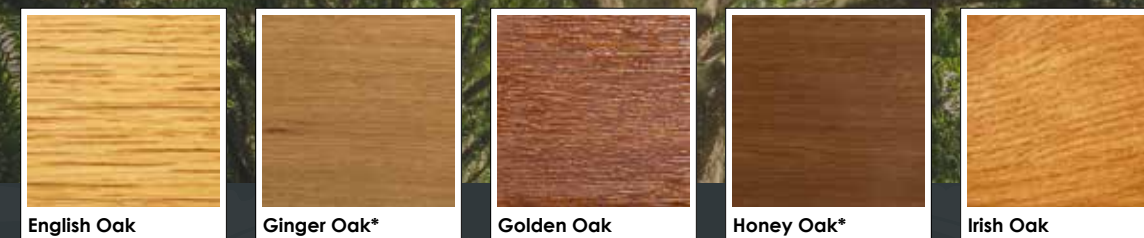

NEAREST RAL 9016
CHALK WHITE

Our COLOUR COLLECTIONS

We have created six exciting collections, so you can choose the perfect tone to match your home both externally and internally.

*Special Order only - additional lead times & surcharge will apply | Minimum order quantities will apply

COASTAL Colour Collection

The Coastal Collection brings together restful tones, creating a sense of calm and comfort.

COTSWOLD Colour Collection

The Cotswold Collection colours associated with the outdoors, enveloping the countryside.

DRAMATIC Colour Collection

The Dramatic Collection don't be afraid to embrace darker hues, to create an impactful, bold design.

ELEMENT Colour Collection

The Element Collection these bare finishes are formulated using no foil, the pigment is added to the extrusion for a natural pared back look.

FOREST Colour Collection

The Forest Collection combines all the colours and feelings of the forest, whilst replicating the 19th Century unpainted timber window.

INDUSTRIAL Colour Collection

The Industrial Collection influenced by modern industrial spaces, they are contemporary, yet timeless.