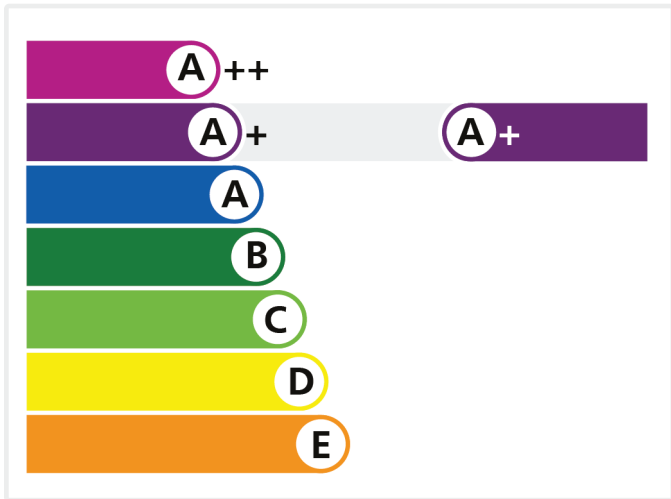

Proven Performance.

Energy Window

New Trade Windows Bristol

uPVC Casement and Tilt & Turn
Windows

NTW A+ Rated

Licence No. 4538

Review Date: 31/12/2019

To verify this licence please visit bfrc.org

This label is not a statutory requirement. It is a voluntary label provided as a customer service to allow consumers to make informed decisions on the energy performance of competing products.

© Only to be reproduced by permission of British Fenestration Rating Council Ltd